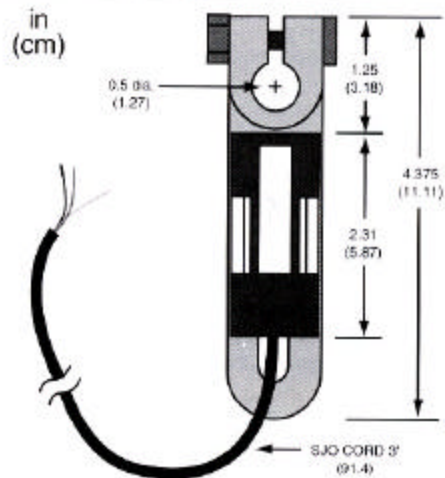

## P-370

#### WIRING / DIMENSIONS

#### SPECIFICATIONS

<b>Switch type</b>	Encapsulated mercury switch SPDT
<b>Switch rating</b>	2 amps @ 120 VAC 1 amp @ 240 VAC
<b>Switch angle</b>	15° max included angle between make & break
<b>Mounting</b>	1/2" damper crank arm
<b>Wiring</b>	Green - Common Black - Normally Closed White - Normally Open