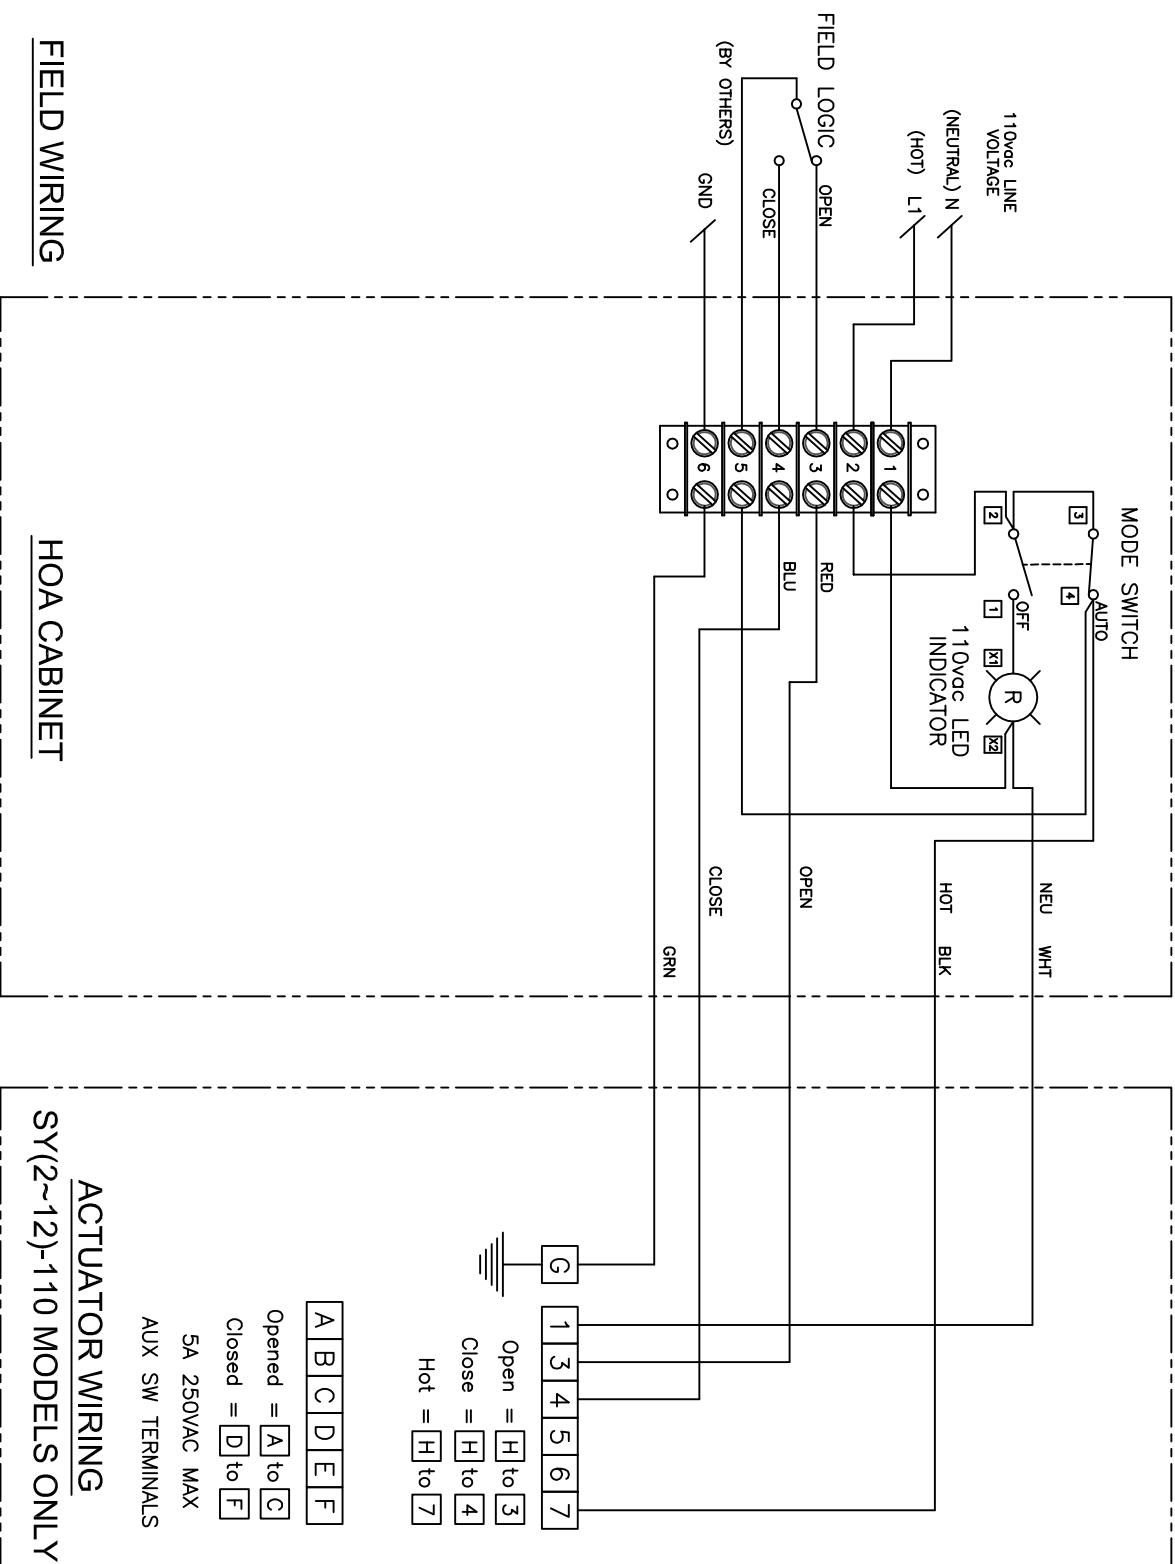

rev	change date	revision	name	similar drawing:	replacement for:	replaced by:
a						
b						
c						
d						
e						
f						
g						
h						

h	g	f	e	d	c	b	a
name	date	drawn	scale	ind	material no	pos	material
71170-00001	04.06.10	BJW	NONE				